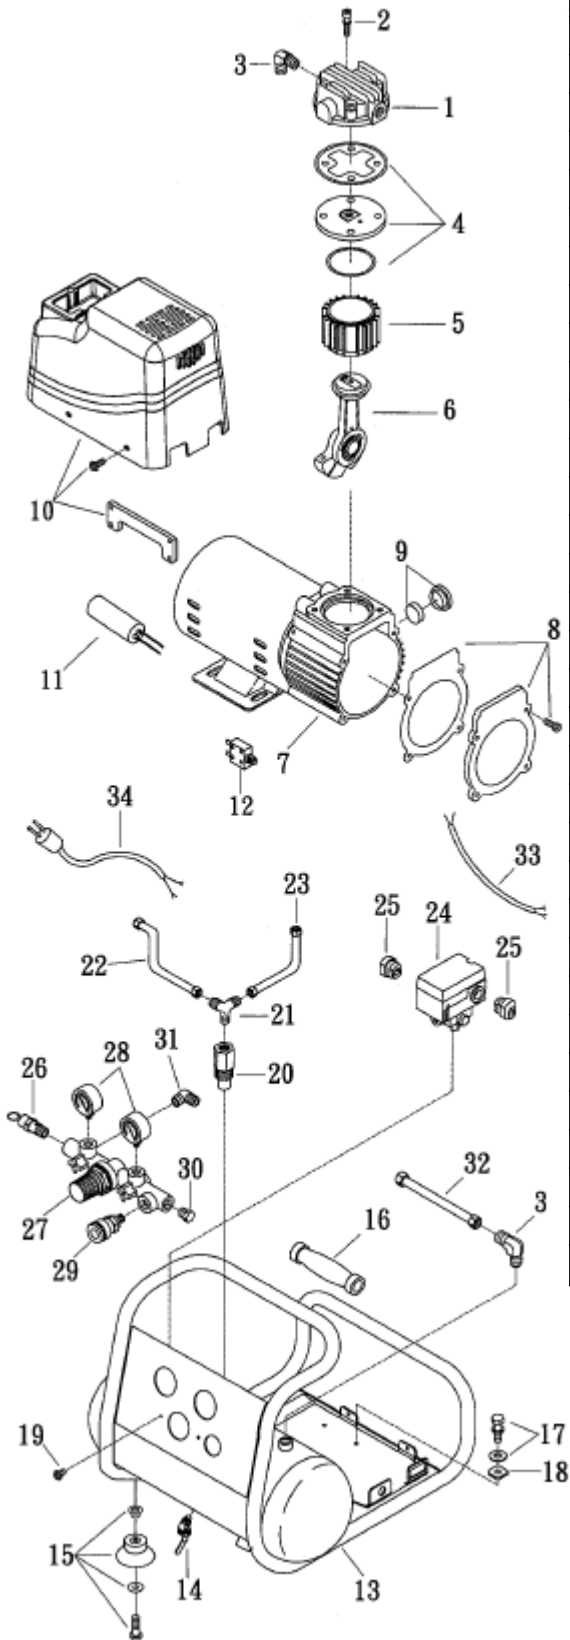

ESSVE C 5/10 Item no.: 713942.

Ref. no.:	DESCRIPTION	ESSVE Item no.:	Pcs/Pack:
1	Cylinder head	x	
2	Allen bolt set	x	
3	Unloading elbow	x	
4	Exhaust valve set	901325	1
5	Cylinder	901305	1
6	Rod set	x	
7	Motor set	x	
8	Front cover	901321	1
9	Air filter set	901299	1
10	Shroud	x	
11	Running capacitor	901319	1
12	Circuit breaker	901317	1
13	Air tank	x	
14	Ball valve	901303	1
15	Rubber pad	901323	4
16	Grip	x	
17	Hexagon bolt set	x	
18	Body seat block	x	
19	Bolt	x	
20	Check valve	901311	1
21	Unloading 3-way pipe	x	
22	Unloading tube	x	
23	Unloading tube	x	
24	Pressure switch	901315	1
25	Strain relief bushing	x	
26	Pressure relief valve	901309	1
27	Regulator	901301	1
28	Pressure gauge	901313	2
29	Quick coupler	x	
30	Plug	x	
31	Exhaust elbow	x	
32	Unloading tube	901327	1
33	Cable	x	
34	Power cable	x	

X = Not possible to order